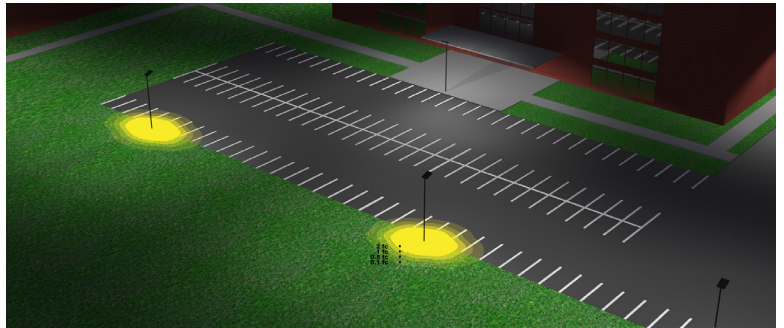

Area 45'x 155' Mounting Height: 20'

Other Views:

Performance Table: LFX-MD-15-50W-MCTP-KN-SV

MODEL NO.	Wattage	Voltage	Lumens	Color Temp.	BUG Rating	LPW	
LFX-MD-15-50W-MCTP-KN-SV	15W	120~277V	2000LM	3000K 4000K 5000K 5700K	B3-U0-G1	130	
			2100LM				
			2180LM				
			2180LM				
	20W		2550LM				
			2620LM				
			2700LM				
			2700LM				
	30W		3800LM				
			3990LM				
			4020LM				
			4020LM				
			50W				6250LM
							6320LM
							6320LM
							6350LM