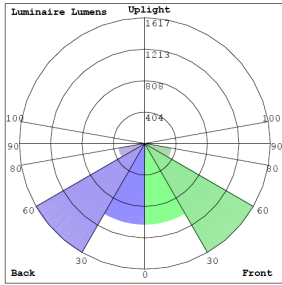

Technical Specifications

Electrical:

- Voltage: 120~277V AC/50~60 Hz
- Wattage: 10W/ 15W/ 20W/ 30W
- Power Factor: >0.9
- Efficacy: 130 LPW

Mechanical:

- Die-cast Aluminum Housing with Powder Coat Finish (Dark Bronze and White Finish)
- LED: Lumileds Luxeon 2835 High Flux LED
- Solid State Lighting technology for long life, no Maintenance needed and High-Efficiency
- High Conductive Aluminum LED Board
- 90° Adjustable 1/2" Knuckle Mount
- IP Rating: IP65
- Operating Temperature: -40°F to 104°F
- Suitable for Wet Locations

Lighting:

- Dimming: 0~10V Dimmable
- Optic Lens Type: III
- Cord type: 13" #18 AWG stranded wires
- Multi-CCT Power - The Switch is on the Bottom of the Fixture
- Color temperature: 3000K/ 4000K/ 5000K/ 5700K
- Total Lumens: 6350LM Max
- Multi CCT: Selectable Wattages & CCTs
- Color Rendering Index: ≥ 82
- Beam Angle: 120°X 90°

Phone: (877) 805-2252 | Fax: (877) 805-2252
www.westgatemfg.com |

Photometrics: LFX-MD-15-50W-MCTP-KN-SV

BUG Rating: B3-U0-G1

Area 45'x 155' Mounting Height: 20'

Other Views:

Side View

Front View

Back View