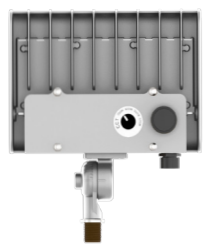

Technical Specifications

Electrical:

- Voltage: 120~277V AC/50~60 Hz
- Wattage: 10W/ 15W/ 20W/ 30W
- Power Factor: >0.9
- Efficacy: 130 LPW

Mechanical:

- Die-cast Aluminum Housing with Powder Coat Finish (Dark Bronze and White Finish)
- LED: Lumileds Luxeon 2835 High Flux LED
- Solid State Lighting technology for long life, no Maintenance needed and High-Efficiency
- High Conductive Aluminum LED Board
- 90° Adjustable 1/2" Knuckle Mount
- IP Rating: IP65
- Operating Temperature: -40°F to 104°F
- Suitable for Wet Locations

Applications:

- Ideal for general site lighting, alleys, loading docks, doorway, pathway and parking areas.
- Replace existing HID flood lights/ wall packs

Other Models:

- 50W | 6350LM | LFX-MD-15-50W-MCTP-KN • 50W | 6350LM | LFX-MD-15-50W-MCTP-KN-WH • 50W | 6350LM | LFX-MD-15-50W-MCTP-KN-BK

Phone: (877) 805-2252 | Fax: (877) 805-2252
www.westgatemfg.com |

Photometrics: LFX-MD-15-50W-MCTP-KN-SV

BUG Rating: B3-U0-G1

Area 45'x 155' Mounting Height: 20'

Other Views:

Side View

Front View

Back View