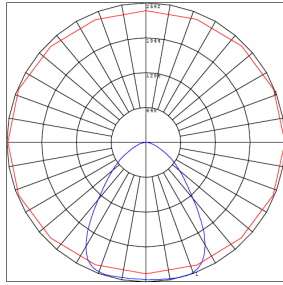

Phone: (877) 805-2252 | Fax: (877) 805-2252
www.westgatemfg.com |

Photometrics: LFX-MD-15-50W-MCTP-KN-SV

BUG Rating: B3-U0-G1

Area 45'x 155' Mounting Height: 20'

Other Views:

Side View

Front View

Back View