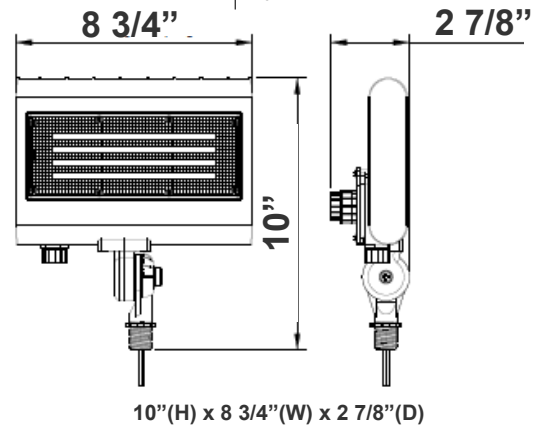

Features

- DLC Premium & LED High-Lumen Floor lights
- Solid State Lighting Technology for Long Life
- No Maintenance Needed and High-Efficiency
- 70,000 Hours Rated Life
- 7-Year Warranty
- Optic Lens Type: III
- Multi-CCT Power - The Switch is on the Bottom of the Fixture

Technical Specifications

Electrical:

- Voltage: 120~277V AC/50~60 Hz
- Wattage: 10W/ 15W/ 20W/ 30W
- Power Factor: >0.9
- Efficacy: 130 LPW

Mechanical:

- Die-cast Aluminum Housing with Powder Coat Finish (Dark Bronze and White Finish)
- LED: Lumileds Luxeon 2835 High Flux LED
- Solid State Lighting technology for long life, no Maintenance needed and High-Efficiency
- High Conductive Aluminum LED Board
- 90° Adjustable 1/2" Knuckle Mount
- IP Rating: IP65
- Operating Temperature: -40°F to 104°F
- Suitable for Wet Locations

Lighting:

- Dimming: 0~10V Dimmable
- Optic Lens Type: III
- Cord type: 13" #18 AWG stranded wires
- Multi-CCT Power - The Switch is on the Bottom of the Fixture
- Color temperature: 3000K/ 4000K/ 5000K/ 5700K
- Total Lumens: 6350LM Max
- Multi CCT: Selectable Wattages & CCTs
- Color Rendering Index: ≥ 82
- Beam Angle: 120°X 90°

Applications:

- Ideal for general site lighting, alleys, loading docks, doorway, pathway and parking areas.
- Replace existing HID flood lights/ wall packs

Other Models:

- 50W | 6350LM | LFX-MD-15-50W-MCTP-KN • 50W | 6350LM | LFX-MD-15-50W-MCTP-KN-WH • 50W | 6350LM | LFX-MD-15-50W-MCTP-KN-BK

Phone: (877) 805-2252 | Fax: (877) 805-2252
www.westgatemfg.com |